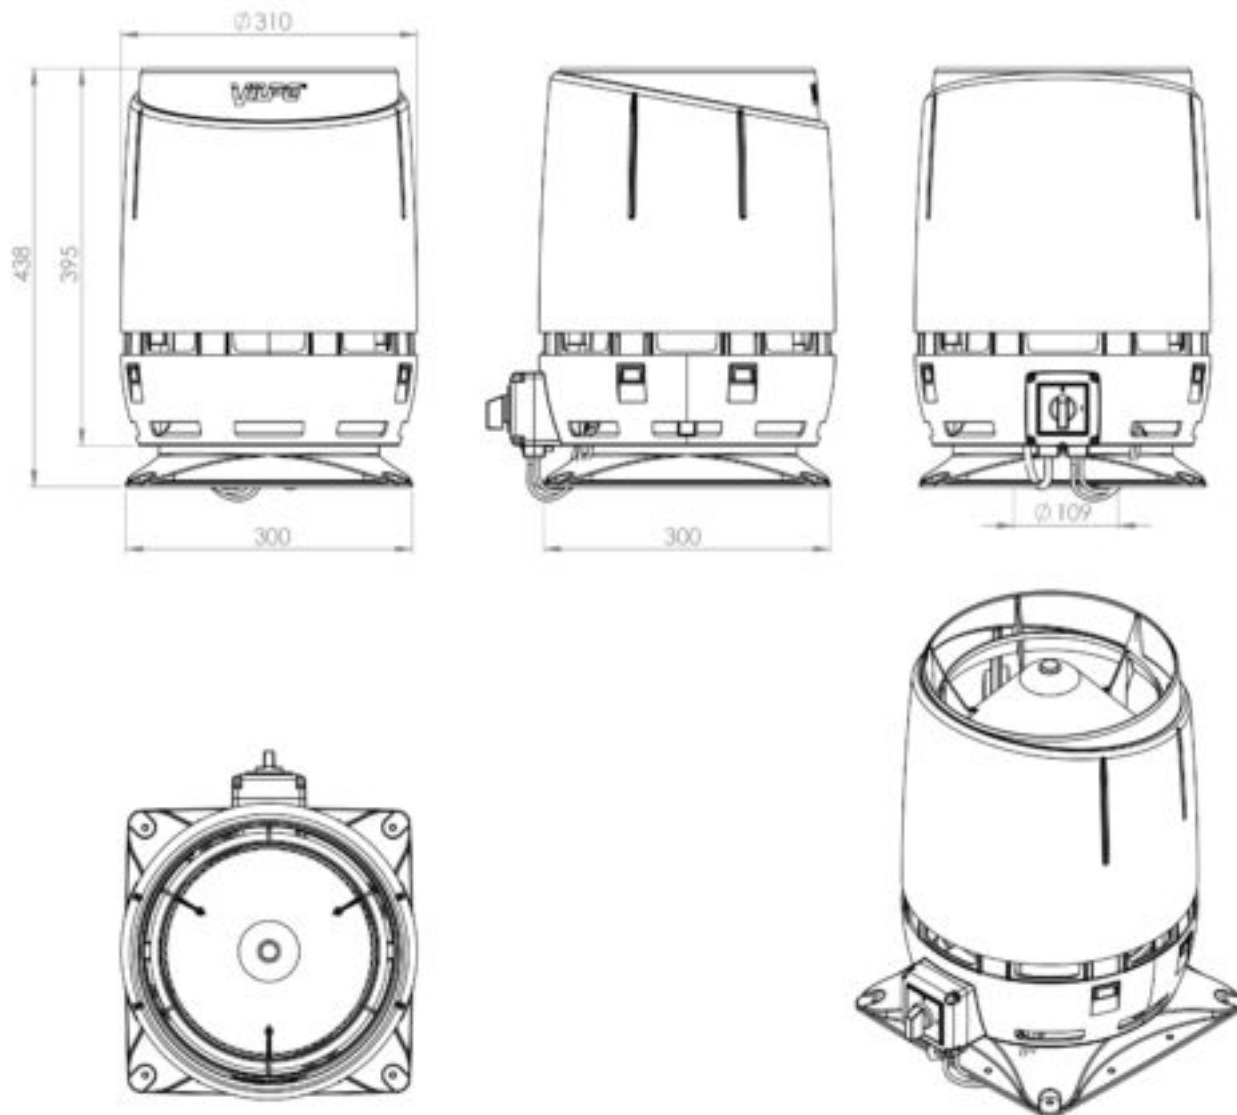

ECO110S FLOW

Copyright © 2018 VILPE Oy. All rights reserved.

Vilpe Oy Ab

Kauppatie 9, FI-65610 Mustasaari
Telephone +358 20 123 3200

23.07.2020

Sales & Technical Support | FI +358 20 123 3233 | EN +358 20 123 3222 | RU +358 20 123 3290 | SE +46 70 511 2020 | PL +48 71 740 2623
myynti@sktuote.fi | sales@sktuote.fi

FI: Pidätämme oikeuden muutoksiin ilman ennakkoilmoitusta.
SE: Vi reserverar oss för eventuella ändringar och fel i produktinformationen.
EN: We reserve the right to change these terms and conditions at any time.

RU: Мы оставляем за собой право на внесение изменений без предварительного уведомления.
PL: Zachowujemy prawo do zmian bez wcześniejszej informacji.
DE: Technische Änderungen behalten wir uns ohne vorherige Ankündigung vor.